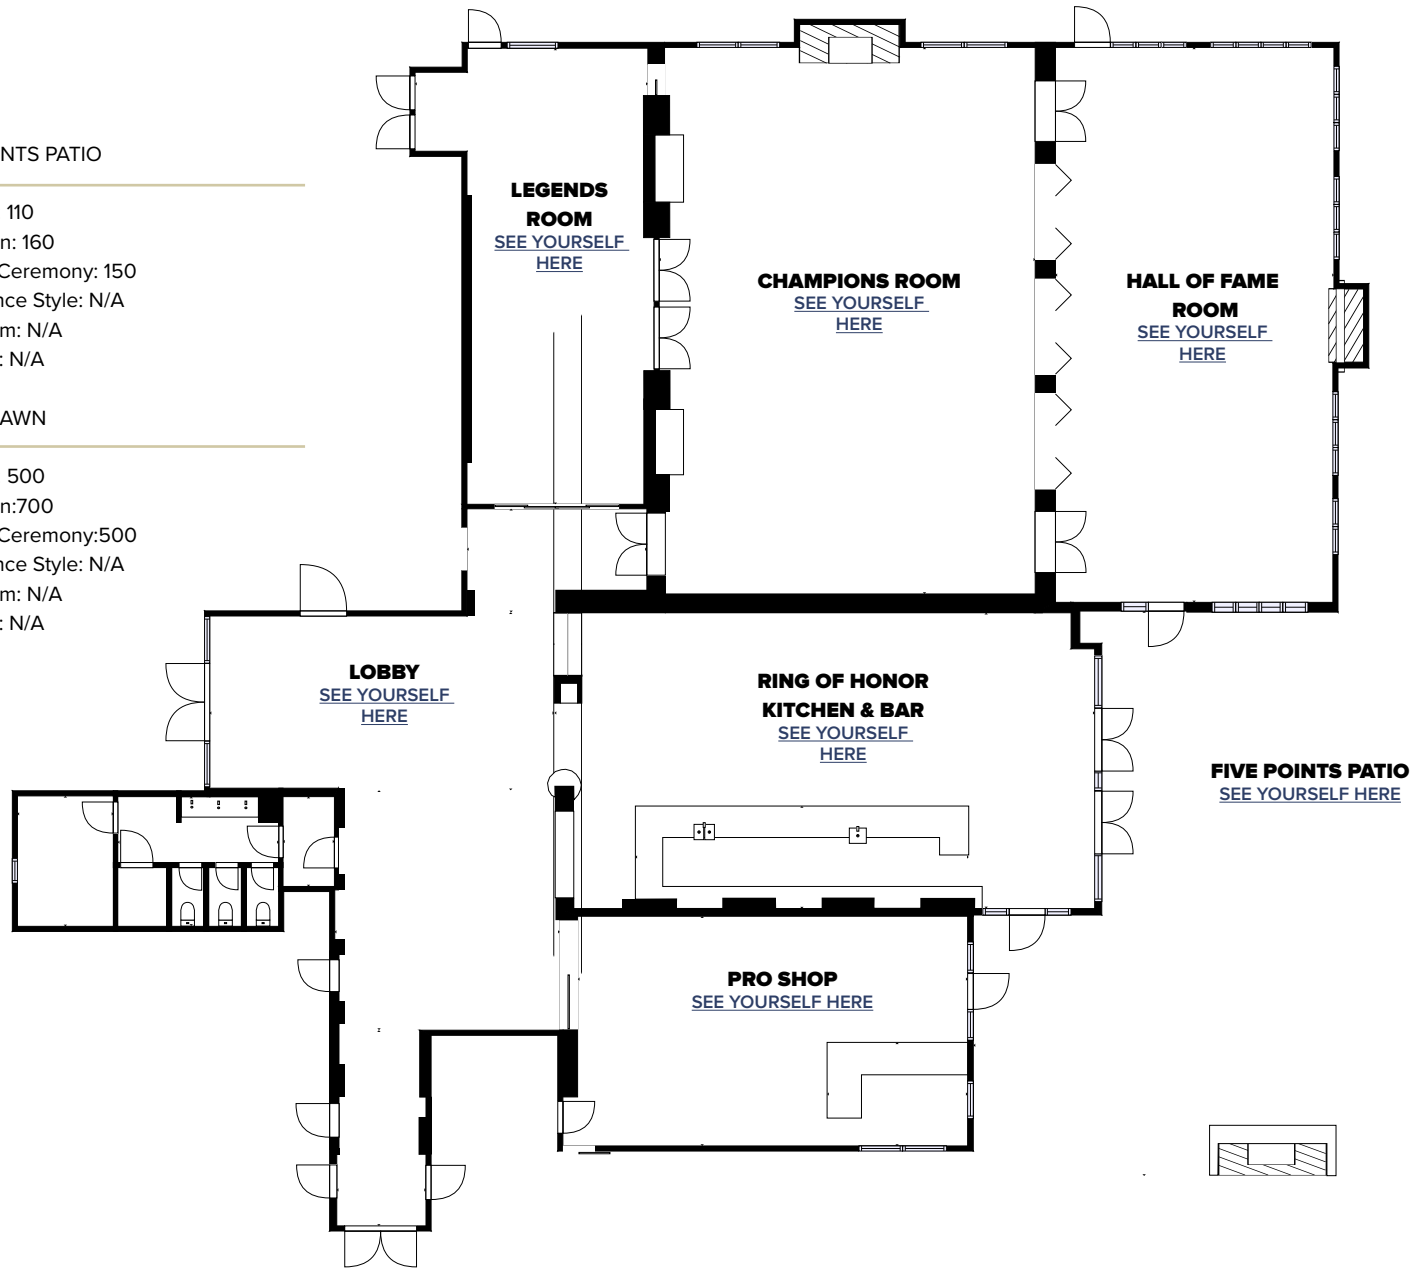

GROSS INTERNAL AREA

FLOOR 1: 10615 sq. ft, 986 m2

TOTAL: 10615 sq. ft, 986 m2

SIZES AND DIMENSIONS ARE APPROXIMATE, ACTUAL MAY VARY.

EVENT SPACE

Cowboys Golf Club offers elegant choices for events of all sizes and types, ranging from lavish weddings and business meetings to tournament banquets, luncheons, wedding party functions and fundraising events.

HALL OF FAME ROOM

Banquet: 80
Reception: 120
Theatre/Ceremony: 120
Conference Style: 48
Classroom: 60
U-Shape: 30

LEGENDS ROOM

Banquet: 30
Reception: 50
Theatre/Ceremony: 60
Conference Style: 24
Classroom: 30
U-Shape: 20

RING OF HONOR KITCHEN & BAR

Banquet: N/A
Reception: 100
Theatre/Ceremony: N/A
Conference Style: N/A
Classroom: N/A
U-Shape: N/A

FIVE POINTS PATIO

Banquet: 110
Reception: 160
Theatre/Ceremony: 150
Conference Style: N/A
Classroom: N/A
U-Shape: N/A

EVENT LAWN

Banquet: 500
Reception: 700
Theatre/Ceremony: 500
Conference Style: N/A
Classroom: N/A
U-Shape: N/A

**WOMEN'S
WEDDING
SUITE**
[SEE YOURSELF
HERE](#)

CLUB ADDRESS

1600 FAIRWAY DR
GRAPEVINE, TX 76051